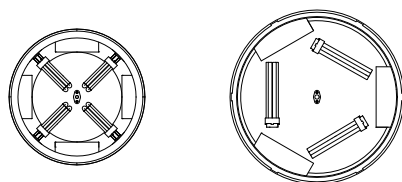

LAMP CONFIGURATIONS

LX25-4-70CFL

LX32-3-120PLH

SNAP HOOK FOR CABLE SUSPENSION

DIMENSIONS