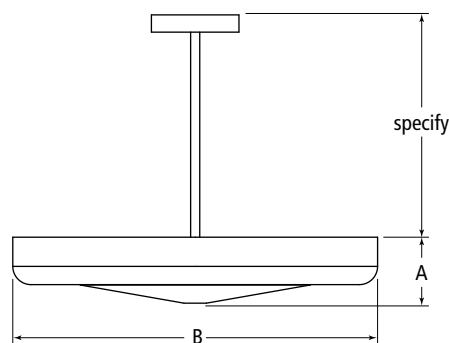

LAMP CONFIGURATIONS

LX25-4-70CFL

LX32-3-120PLH

SNAP HOOK FOR CABLE SUSPENSION

DIMENSIONS

	A	B
LX25-CA16	4 11/16 (119)	25 (635)
LX32-CA16	4 11/16 (119)	32 (813)
LX32-CA22	5 3/16 (131)	32 (813)

EXAMPLE

fixture size	lamp	optics	lens	suspension type	length	finish	voltage	options
LX32	3/120PLH	DI	CA16	SO	XX"	GW	120	GLR
LX32-32" dia	3/120PLH-three 120-watt fluorescent PL-H 3/85PLH-three 85-watt fluorescent PL-H	DI-direct/indirect	CA22-22" Conical Acrylic Lens (32" only) CA16-16" Conical Acrylic Lens	SO-stem only CB-aircraft cable with snap hook, 3-wire power feed cord with pigtail (no ceiling canopy)	XX"-specify length in inches from ceiling to top of fixture	GW-gloss white is standard (refer to color chart in Product Selection Guide for other standard colors) CC-custom color	120 277	GLR-GLR fixture fuse GMF-slow blow fixture fuse CP-8' white cord with straight plug DIM1-Advance Mark VII dimming ballast (Not available for PL-H) DIM2-Advance Mark X dimming ballast (Not available for PL-H) DIM4-Lutron Hi-Lume dimming ballast (42W CFL only) EM10-B94 or equal (42W CFL only) 2CIR-two circuit wiring (PL-H, or CFL) 3CIR-three circuit wiring (PL-H) DC-dust cover SSC-seismic safety cable (for SO suspension type only)
LX25-25" dia	4/70CFL-four 70-watt compact fluorescent 4/42CFL-four 42-watt compact fluorescent							